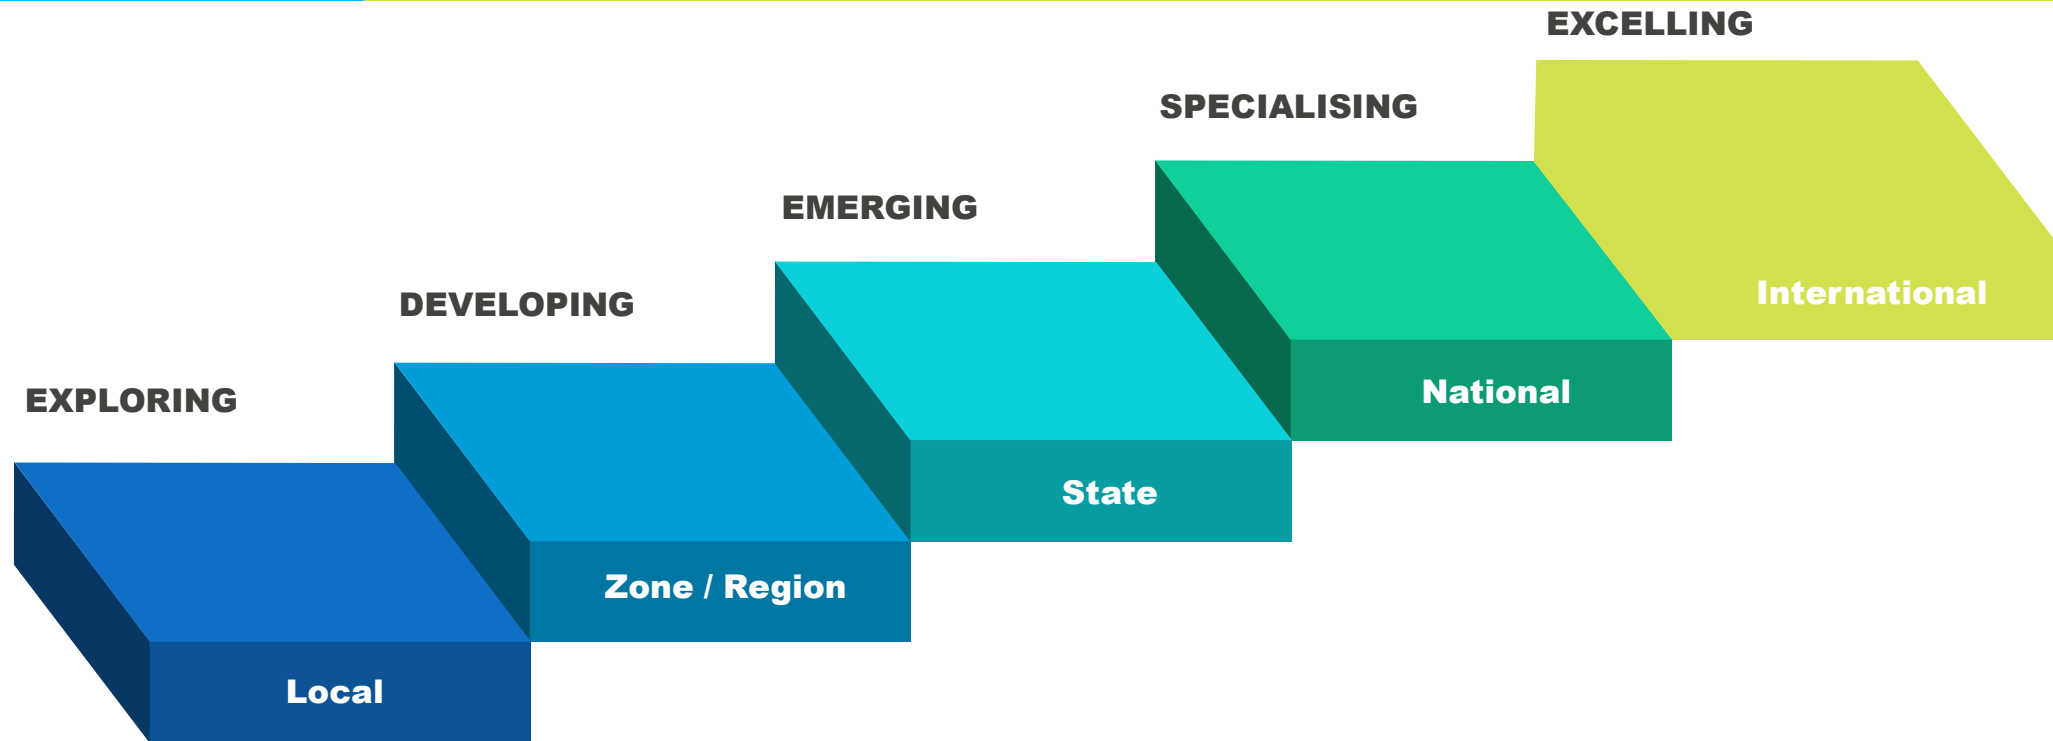

# Aspirational Player Journey

<b>Description</b>	Predominantly competing within local intra-club, coaching program or intra-school.	Predominantly competing in inter-club, inter-school and localised events requiring limited travel (30 minutes).	Predominantly competing in state-level competitions with players from within the state. Occasionally travelling for longer than 60 minutes for competition.	Predominantly competing in national competitions with players from various states. Often travelling for longer than 60 minutes and interstate for competition.	Predominantly competing in high-level national or international events with players from various countries. Majority of competition is played overseas.
<b>Rating range</b>	1-5 (Male) 1-2 (Female)	6-8 (Male) 3-5 (Female)	9-11 (Male) 6-8 (Female)	12-13 (Male) 9-10 (Female)	14+ (Male) 11+ (Female)
<b>Age range</b>	10/u	9 to 14 years	10 to 18 years	14 to 23 years	18+ years